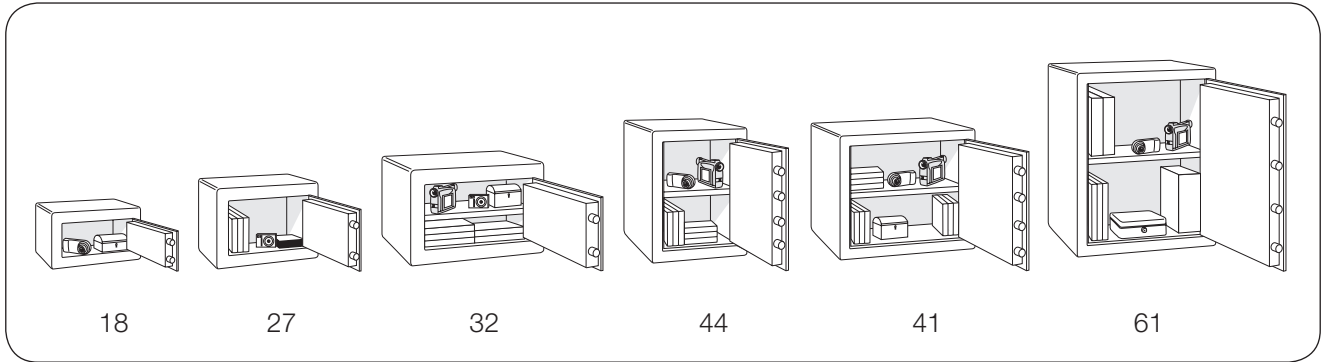

Additional features

The safes can be fixed to the floor or wall using the included fixing kit. In addition the safes are supplied with a removable shelf as standard (except model 18).

Design

The Trend range has modern styling and will complement any user environment. The safes are in two-tone colour powder coated finish; light grey and dark grey.

Secure Safe Trend I

Models

SLGB.1003.R3

Product data

Key lock

Model	Article No.	External dimensions (mm)			Internal dimensions (mm)			Volume (litres)	Weight (kg)	Shelf (qty)	Bolts (qty)
		Height	Width	Depth	Height	Width	Depth				
TI-18K	SL02400	180	310	205	170	300	150	8	12	–	2
TI-27K	SL02401	270	350	345	260	340	290	26	20	1	2
TI-32K	SL02402	320	440	395	310	430	340	46	32	1	2
TI-44K	SL02403	440	320	395	430	310	340	46	32	1	4
TI-41K	SL02404	410	460	395	400	450	340	62	39	1	4
TI-61K	SL02405	610	460	395	600	450	340	93	55	1	4

Electronic lock

Model	Article No.	External dimensions (mm)			Internal dimensions (mm)			Volume (litres)	Weight (kg)	Shelf (qty)	Bolts (qty)
		Height	Width	Depth	Height	Width	Depth				
TI-27E	SL02407	270	350	345	260	340	290	26	20	1	2
TI-32E	SL02408	320	440	395	310	430	340	46	32	1	2
TI-44E	SL02409	440	320	395	430	310	340	46	32	1	4
TI-41E	SL02410	410	460	395	400	450	340	62	39	1	4
TI-61E	SL02411	610	460	395	600	450	340	93	55	1	4